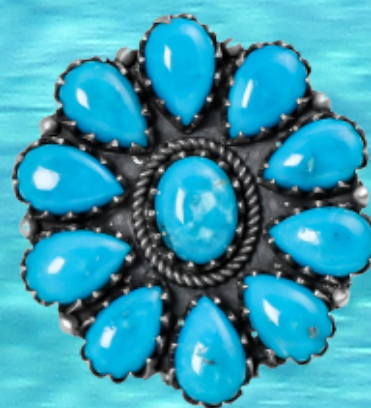

Turquoise Ring